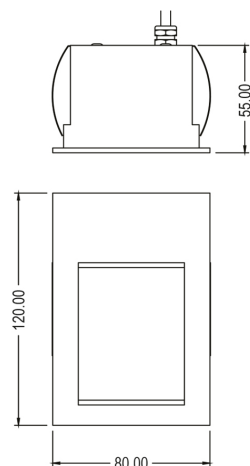

Itai Maxi Wall Light

A LED low-level wall light, the Itai range is suitable for interior and exterior use, making it the go-to for bathrooms and external walls.

Available in three size options; Mini, Midi and Maxi – its solid body design creates an entirely sealed unit achieving a class leading IP65 rating. Please note the driver must have a suitable IP rating.

Format	Product code	Installation	Reflector colour	Weight	Cut out	Wattage	Efficiency	Forward voltage	Current	Colour temperature	IP Rating	Lumen output	Standard finish
Fixed Maxi	W8600	Interior/ Exterior	White	0.5kg	112x72mm	2.3w	121lm/w	9.0v	260mA	2700k	IP65	190lm	White
Fixed Maxi	W8650	Interior/ Exterior	Silver	0.5kg	112x72mm	2.3w	121lm/w	9.0v	260mA	2700k	IP65	190lm	White