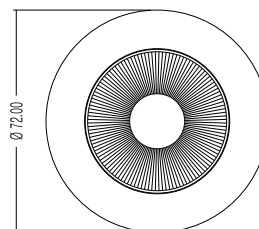

Sunbeam B

Fixed Downlight

Aluminum recessed downlight that incorporates a fixed Luminus COB LED. Anti-glare baffle provides visual comfort and minimal glare.

Fixed via our constant torque springs, ideal for lath and plaster ceilings of irregular thickness. Supplied with a 300mm flying lead.

Dimmable via any dimming protocol.

Format	Product code	Installation	Beam angle	Weight	Cut out	Wattage	Efficiency	Forward voltage	Current	Colour temperature	IP Rating	Lumen output	Standard finish
Fixed Downlight	D3800	Interior	38°	0.2kg	64mm (2½")	9.1w	126lm/w	34.9v	260mA	2700k	IP54	747lm	White
Fixed Downlight	D3801	Interior	24°	0.2kg	64mm (2½")	9.1w	126lm/w	34.9v	260mA	2700k	IP54	745lm	White
Fixed Downlight	D3802	Interior	12°	0.2kg	64mm (2½")	9.1w	126lm/w	34.9v	260mA	2700k	IP54	613lm	White