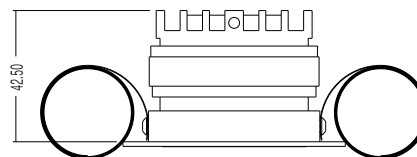

Sunbeam B

Fixed Downlight

Aluminum recessed downlight that incorporates a fixed Luminus COB LED. Anti-glare baffle provides visual comfort and minimal glare.

Fixed via our constant torque springs, ideal for lath and plaster ceilings of irregular thickness. Supplied with a 300mm flying lead.

Dimmable via any dimming protocol.

Format	Product code	Installation	Beam angle	Weight	Cut out	Wattage	Efficiency	Forward voltage	Current	Colour temperature	IP Rating	Lumen output	Standard finish
Fixed Downlight	D3800	Interior	38°	0.2kg	64mm (2½")	9.1w	126lm/w	34.9v	260mA	2700k	IP54	747lm	White
Fixed Downlight	D3801	Interior	24°	0.2kg	64mm (2½")	9.1w	126lm/w	34.9v	260mA	2700k	IP54	745lm	White
Fixed Downlight	D3802	Interior	12°	0.2kg	64mm (2½")	9.1w	126lm/w	34.9v	260mA	2700k	IP54	613lm	White