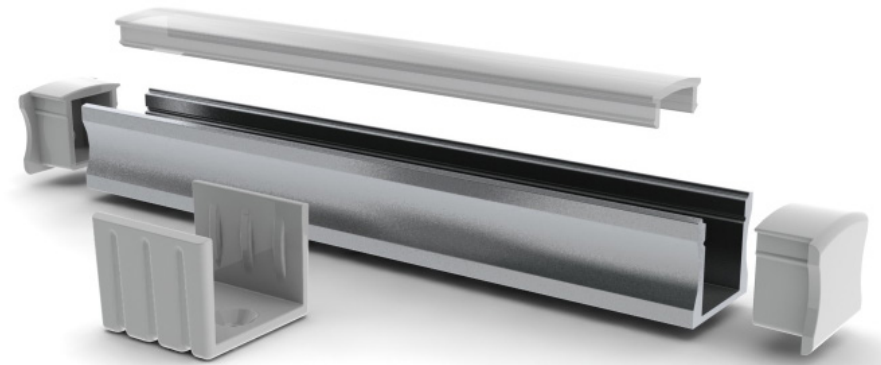

K-Line Profiles

- Product Name: K-Line 7mm
- Finish: Silver anodise
- Supplied Length: 2000mm
- Dimensions: 17.5mm x 7mm
- Accessories: Frosted lens, clear lens, blind end cap, end cap with hole, mounting clips

K-Line Profiles

Product Name: K-Line 15mm

Finish: Silver anodise

Supplied Length: 2000mm

Dimensions: 17.5mm x 15mm

Accessories: Frosted lens, clear lens, blind end cap, end cap with hole, mounting clips

K-Line Profiles

Product Name: K-Line 45°

Finish: Silver anodise

Supplied Length: 2000mm

Dimensions: 26.23mm x 17.58mm

Accessories: Frosted lens, clear lens, blind end cap, end cap with hole, mounting clips