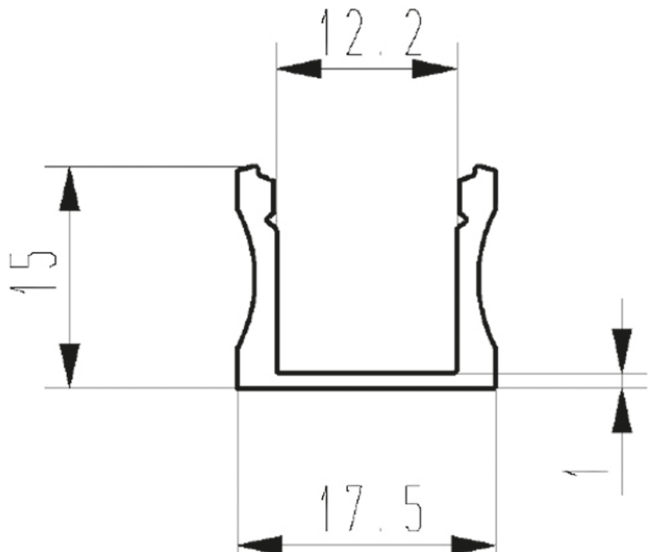

K-Line Profiles

- Product Name: K-Line 7mm
- Finish: Silver anodise
- Supplied Length: 2000mm
- Dimensions: 17.5mm x 7mm
- Accessories: Frosted lens, clear lens, blind end cap, end cap with hole, mounting clips

K-Line Profiles

Product Name: K-Line 15mm

Finish: Silver anodise

Supplied Length: 2000mm

Dimensions: 17.5mm x 15mm

Accessories: Frosted lens, clear lens, blind end cap, end cap with hole, mounting clips

K-Line Profiles

Product Name: K-Line 45°

Finish: Silver anodise

Supplied Length: 2000mm

Dimensions: 26.23mm x 17.58mm

Accessories: Frosted lens, clear lens, blind end cap, end cap with hole, mounting clips