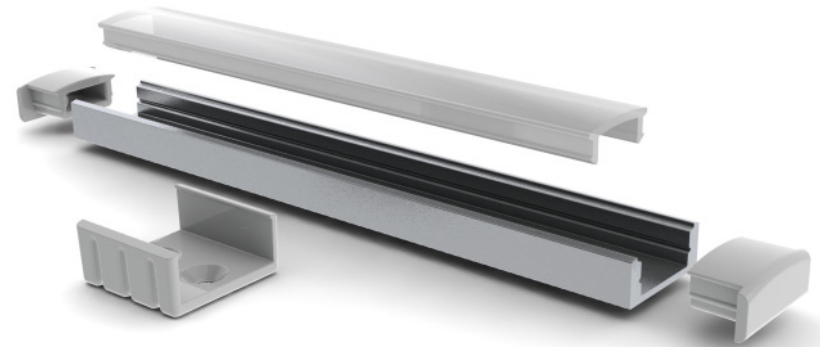

K-Line Profiles

- Product Name: K-Line 7mm
- Finish: Silver anodise
- Supplied Length: 2000mm
- Dimensions: 17.5mm x 7mm
- Accessories: Frosted lens, clear lens, blind end cap, end cap with hole, mounting clips

K-Line Profiles

Product Name: K-Line 15mm

Finish: Silver anodise

Supplied Length: 2000mm

Dimensions: 17.5mm x 15mm

Accessories: Frosted lens, clear lens, blind end cap, end cap with hole, mounting clips

K-Line Profiles

Product Name: K-Line 45°

Finish: Silver anodise

Supplied Length: 2000mm

Dimensions: 26.23mm x 17.58mm

Accessories: Frosted lens, clear lens, blind end cap, end cap with hole, mounting clips