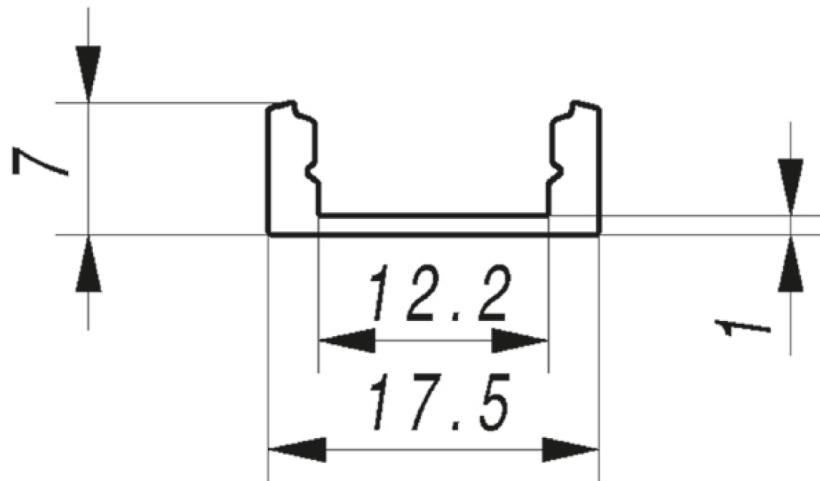

K-Line Profiles

- Product Name: K-Line 7mm
- Finish: Silver anodise
- Supplied Length: 2000mm
- Dimensions: 17.5mm x 7mm
- Accessories: Frosted lens, clear lens, blind end cap, end cap with hole, mounting clips

K-Line Profiles

Product Name: K-Line 15mm

Finish: Silver anodise

Supplied Length: 2000mm

Dimensions: 17.5mm x 15mm

Accessories: Frosted lens, clear lens, blind end cap, end cap with hole, mounting clips

K-Line Profiles

Product Name: K-Line 45°

Finish: Silver anodise

Supplied Length: 2000mm

Dimensions: 26.23mm x 17.58mm

Accessories: Frosted lens, clear lens, blind end cap, end cap with hole, mounting clips