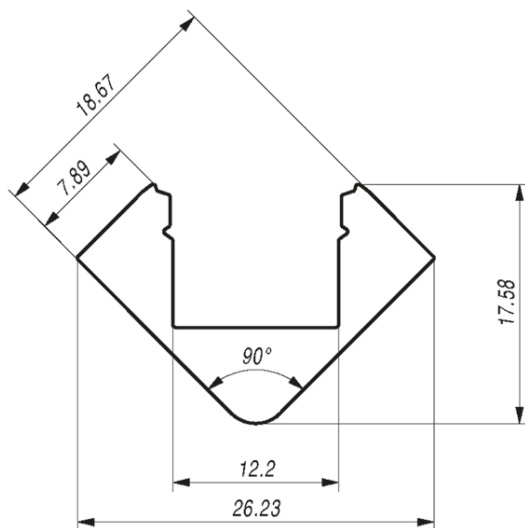

K-Line Profiles

- Product Name: K-Line 7mm
- Finish: Silver anodise
- Supplied Length: 2000mm
- Dimensions: 17.5mm x 7mm
- Accessories: Frosted lens, clear lens, blind end cap, end cap with hole, mounting clips

K-Line Profiles

Product Name: K-Line 15mm

Finish: Silver anodise

Supplied Length: 2000mm

Dimensions: 17.5mm x 15mm

Accessories: Frosted lens, clear lens, blind end cap, end cap with hole, mounting clips

K-Line Profiles

Product Name: K-Line 45°

Finish: Silver anodise

Supplied Length: 2000mm

Dimensions: 26.23mm x 17.58mm

Accessories: Frosted lens, clear lens, blind end cap, end cap with hole, mounting clips