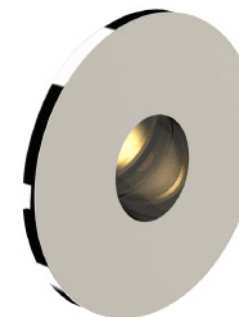

Dekard Marine Wall Light

A miniature in-wall low level LED wash light, the Dekard Marine range is suitable for exterior use, and is great at creating subtle low-level lighting effects in walkways, stairwells, and circulation areas.

Manufactured from marine grade 316L stainless steel with a pre-angled 20° optic to effectively illuminate the ground.

Format	Product code	Installation	Beam angle	Weight	Cut out	Wattage	Efficiency	Forward voltage	Current	Colour temperature	IP Rating	Lumen output	Standard finish
Fixed Round	X6272	Exterior	35°	0.2kg	43mm	2.3w	121lm/w	9.0v	260mA	2700k	IP67	205lm	Polished stainless steel