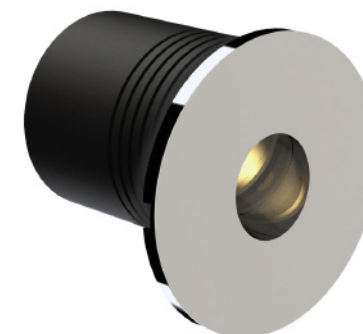

Dekard Marine Wall Light

A miniature in-wall low level LED wash light, the Dekard Marine range is suitable for exterior use, and is great at creating subtle low-level lighting effects in walkways, stairwells, and circulation areas.

Manufactured from marine grade 316L stainless steel with a pre-angled 20° optic to effectively illuminate the ground.

Format	Product code	Installation	Beam angle	Weight	Cut out	Wattage	Efficiency	Forward voltage	Current	Colour temperature	IP Rating	Lumen output	Standard finish
Fixed Round	X6272	Exterior	35°	0.2kg	43mm	2.3w	121lm/w	9.0v	260mA	2700k	IP67	205lm	Polished stainless steel