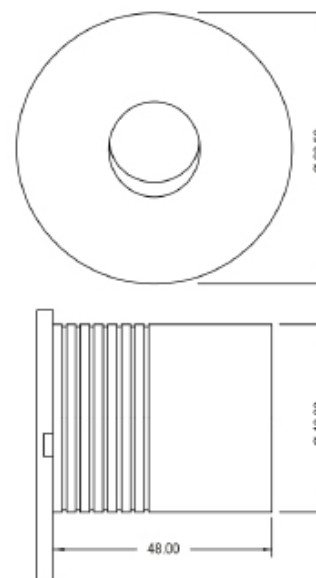

Dekard Marine Wall Light

A miniature in-wall low level LED wash light, the Dekard Marine range is suitable for exterior use, and is great at creating subtle low-level lighting effects in walkways, stairwells, and circulation areas.

Manufactured from marine grade 316L stainless steel with a pre-angled 20° optic to effectively illuminate the ground.

Format	Product code	Installation	Beam angle	Weight	Cut out	Wattage	Efficiency	Forward voltage	Current	Colour temperature	IP Rating	Lumen output	Standard finish
Fixed Round	X6272	Exterior	35°	0.2kg	43mm	2.3w	121lm/w	9.0v	260mA	2700k	IP67	205lm	Polished stainless steel