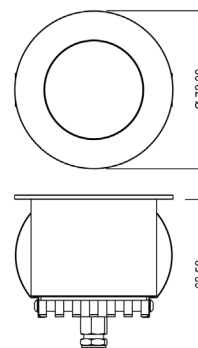

Oyster Fixed

This exquisitely turned; in-ground solid stainless steel fixed or adjustable upright is suitable for both interior and exterior use.

This fixed upright is available in narrow, medium and wide beam angles to accommodate for a variety of special lighting effects. Supplied with a baffle to reduce glare, it incorporates a fixed Citizen COB LED, and features 'walk-on' clear toughened glass.

Format	Product code	Installation	Beam angle	Weight	Cut out	Wattage	Efficiency	Forward voltage	Current	Colour temperature	IP Rating	Lumen output	Standard finish
Fixed	M3208	Interior/ Exterior	12°	0.3kg	65mm	9.1w	126lm/w	34.9v	260mA	2700k	IP67	615lm	Polished/Brushed stainless
Fixed	M3207	Interior/ Exterior	24°	0.3kg	65mm	9.1w	126lm/w	34.9v	260mA	2700k	IP67	656lm	Polished/Brushed stainless
Fixed	M3206	Interior/ Exterior	38°	0.3kg	65mm	9.1w	126lm/w	34.9v	260mA	2700k	IP67	796lm	Polished/Brushed stainless