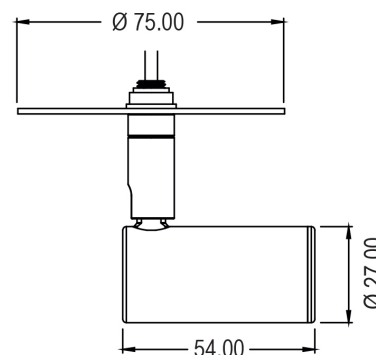

# Midi Heritage Spotlight

A multi-directional mini LED spotlight, the Midi Heritage range is suitable for interior use, with three mounting options: Screwfix or Butterfly disc, and Shallow besa.

It provides discreet and elegant lighting, perfect for illuminating objects and sculptures due to its subtle accent effects.

Format	Product code	Installation	Beam angle	Weight	Cut out	Wattage	Efficiency	Forward voltage	Current	Colour temperature	IP Rating	Lumen output	Standard finish
Adjustable Screwfix Disc	S3257	Interior	35°	0.1kg	34mm	2.3w	121lm/w	9.0v	260mA	2700k	IP21	205lm	White
Adjustable Butterfly Disc	S3261	Interior	35°	0.1kg	34mm	2.3w	121lm/w	9.0v	260mA	2700k	IP21	205lm	White
Adjustable Shallow Besa	S3258	Interior	35°	0.1kg	34mm	2.3w	121lm/w	9.0v	260mA	2700k	IP21	205lm	White