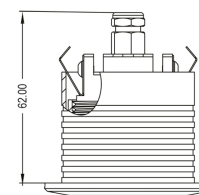

# Pacific Mini Downlight

An IP65 rated, stunning low profile Citizen LED COB exterior downlight, the Pacific range is designed for superyacht applications, specifically for low ceiling voids.

Engineered from mirror polished 316L stainless steel, this fitting is available in three different format sizes, each is perfectly suited to perform in the harshest exterior maritime environments. The first fix sleeve mechanism comes with its own tool and is easy to install and maintain.

Format	Product code	Installation	Beam angle	Weight	Cut out	Wattage	Efficiency	Forward voltage	Current	Colour temperature	IP Rating	Lumen output	Standard finish
Mini	D9008	Exterior	Narrow	0.2kg	48mm	4.55w	98lm/w	9.1v	500mA	2700k	IP65	450lm	Polished/Brushed stainless
Mini	D9010	Exterior	Wide	0.2kg	48mm	4.55w	98lm/w	9.1v	500mA	2700k	IP65	450lm	Polished/Brushed stainless