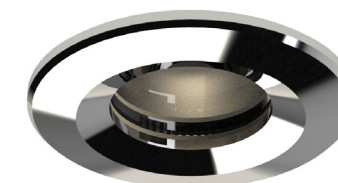

# Pacific Mini Downlight

An IP65 rated, stunning low profile Citizen LED COB exterior downlight, the Pacific range is designed for superyacht applications, specifically for low ceiling voids.

Engineered from mirror polished 316L stainless steel, this fitting is available in three different format sizes, each is perfectly suited to perform in the harshest exterior maritime environments. The first fix sleeve mechanism comes with its own tool and is easy to install and maintain.

Format	Product code	Installation	Beam angle	Weight	Cut out	Wattage	Efficiency	Forward voltage	Current	Colour temperature	IP Rating	Lumen output	Standard finish
Mini	D9008	Exterior	Narrow	0.2kg	48mm	4.55w	98lm/w	9.1v	500mA	2700k	IP65	450lm	Polished/Brushed stainless
Mini	D9010	Exterior	Wide	0.2kg	48mm	4.55w	98lm/w	9.1v	500mA	2700k	IP65	450lm	Polished/Brushed stainless

Additional finishes are available on request. All fittings will require a driver. Photometry (IES file) and installation instructions are available on request. Patent pending. Designs registered with GOV.UK