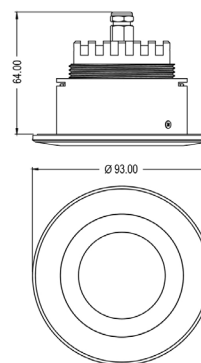

Pacific Fixed Downlight

An IP65 rated, stunning low profile Citizen LED COB exterior downlight, the Pacific range is designed for superyacht applications, specifically for low ceiling voids. Engineered from mirror polished 316L stainless steel, this fitting is available in three different format sizes, each is perfectly suited to perform in the harshest exterior maritime environments. The first fix sleeve mechanism comes with its own tool and is easy to install and maintain.

Format	Product code	Installation	Beam angle	Weight	Cut out	Wattage	Efficiency	Forward voltage	Current	Colour temperature	IP Rating	Lumen output	Standard finish
Fixed	D3154	Exterior	12°	0.3kg	69mm	9.1w	126lm/w	34.9v	260mA	2700k	IP65	796lm	Polished/Brushed stainless
Fixed	D3153	Exterior	24°	0.3kg	69mm	9.1w	126lm/w	34.9v	260mA	2700k	IP65	796lm	Polished/Brushed stainless
Fixed	D3152	Exterior	38°	0.3kg	69mm	9.1w	126lm/w	34.9v	260mA	2700k	IP65	796lm	Polished/Brushed stainless