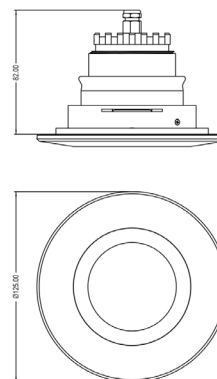

Pacific Adjustable Downlight

An IP65 rated, stunning low profile Citizen LED COB exterior downlight, the Pacific range is designed for superyacht applications, specifically for low ceiling voids. Engineered from mirror polished 316L stainless steel, this fitting is available in three different format sizes, each is perfectly suited to perform in the harshest exterior maritime environments. The first fix sleeve mechanism comes with its own tool and is easy to install and maintain.

Format	Product code	Installation	Beam angle	Weight	Cut out	Wattage	Efficiency	Forward voltage	Current	Colour temperature	IP Rating	Lumen output	Standard finish
Adjustable	D3163	Exterior	12°	0.7kg	100mm	9.1w	126lm/w	34.9v	260mA	2700k	IP65	796lm	Polished/Brushed stainless
Adjustable	D3164	Exterior	24°	0.7kg	100mm	9.1w	126lm/w	34.9v	260mA	2700k	IP65	796lm	Polished/Brushed stainless
Adjustable	D3165	Exterior	38°	0.7kg	100mm	9.1w	126lm/w	34.9v	260mA	2700k	IP65	796lm	Polished/Brushed stainless