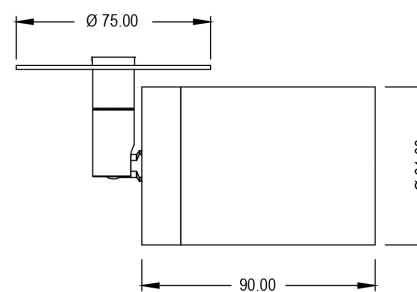

Available with an anti-glare baffle for visual comfort as standard, the fitting comes with a choice of three mountings: Screwfix disc, Butterfly disc or Shallow besa. Track-mounted variations available on request also. Available in MR11 and MR16 options.

Format	Product code	Installation	Lamp option	Weight	Cut out	Wattage	Efficiency	Forward voltage	Current	Colour temperature	IP Rating	Lumen output	Standard finish
Adjustable Screwfix Disc	S7040	Interior	GU10	0.4kg	Allow for connection	50w max	-	-	-	-	-	-	White
Adjustable Butterfly Disc	S7041	Interior	GU10	0.4kg	Allow for connection	50w max	-	-	-	-	-	-	White
Adjustable Shallow Besa	S7042	Interior	GU10	0.4kg	Allow for connection	50w max	-	-	-	-	-	-	White
Adjustable Screwfix Disc	S7040	Interior	GU10	0.4kg	Allow for connection	50w max	-	-	-	-	-	-	Black
Adjustable Butterfly Disc	S7041	Interior	GU10	0.4kg	Allow for connection	50w max	-	-	-	-	-	-	Black
Adjustable Shallow Besa	S7042	Interior	GU10	0.4kg	Allow for connection	50w max	-	-	-	-	-	-	Black