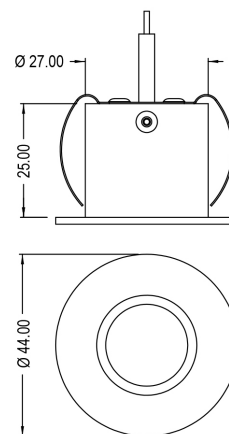

# Zora Downlight

A versatile LED wash light, the Zora range is suitable for in ceiling and in-wall applications, as well as ideal for creating subtle lighting effects in cabinets.

Available with a round or square bezel, this fantastic luminaire utilises a Citizen COB LED which produces a warm 2700k tungsten-like light, and comes with a beam width of 35° as standard.

Format	Product code	Installation	Beam angle	Weight	Cut out	Wattage	Efficiency	Forward voltage	Current	Colour temperature	IP Rating	Lumen output	Standard finish
Fixed Round	D3157	Interior	35°	0.03kg	34mm	2.3w	121lm/w	9.0v	260mA	2700k	IP54	205lm	White
Fixed Square	D3158	Interior	35°	0.03kg	34mm	2.3w	121lm/w	9.0v	260mA	2700k	IP54	205lm	White