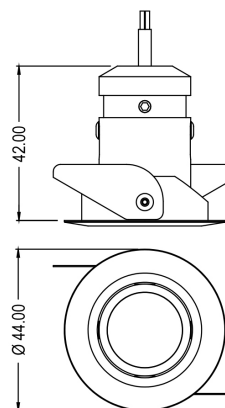

It utilises a Citizen COB LED, which produces a warm 2700k tungsten-like light, with a standard optic beam width of 26°.

Format	Product code	Installation	Beam angle	Weight	Cut out	Wattage	Efficiency	Forward voltage	Current	Colour temperature	IP Rating	Lumen output	Standard finish
Adjustable	D2027	Interior	26°	0.03kg	38mm	3.1w	120lm/w	9.0v	350mA	2700k	IP20	231lm	White