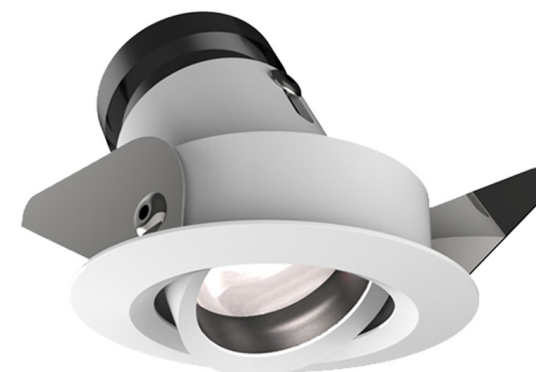

# Sunbeam Mini Downlight

An adjustable miniature LED version of our best-selling Sunbeam C, the Sunbeam Mini range is suitable for interior use, and perfect for creating lighting effects in areas where space is at a premium.

It utilises a Citizen COB LED, which produces a warm 2700k tungsten-like light, with a standard optic beam width of 26°.

Format	Product code	Installation	Beam angle	Weight	Cut out	Wattage	Efficiency	Forward voltage	Current	Colour temperature	IP Rating	Lumen output	Standard finish
Adjustable	D2027	Interior	26°	0.03kg	38mm	3.1w	120lm/w	9.0v	350mA	2700k	IP20	231lm	White