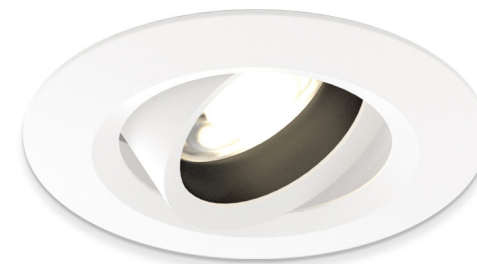

# Sunbeam Mini Downlight

An adjustable miniature LED version of our best-selling Sunbeam C, the Sunbeam Mini range is suitable for interior use, and perfect for creating lighting effects in areas where space is at a premium.

It utilises a Citizen COB LED, which produces a warm 2700k tungsten-like light, with a standard optic beam width of 26°.

Format	Product code	Installation	Beam angle	Weight	Cut out	Wattage	Efficiency	Forward voltage	Current	Colour temperature	IP Rating	Lumen output	Standard finish
Adjustable	D2027	Interior	26°	0.03kg	38mm	3.1w	120lm/w	9.0v	350mA	2700k	IP20	231lm	White