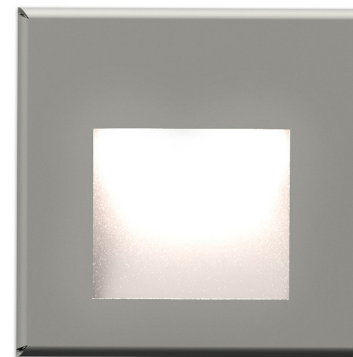

Scoop Wall Light

The Scoop range is an easy to install, miniature, LED floor washer, with removable bezel and supplied complete with fixing box. Anti-glare design efficiently creates visual comfort.

It is energy efficient 1.2W high power LED and has the following CCT options: 2700K, 3000K, 4000K. We can provide the following bezel finish options: White painted, Black painted, RAL paint, Polished stainless steel.

Scoop 53

Format	Product code	Installation	Beam angle	Weight	Cut out	Wattage	Efficiency	Forward voltage	Current	Colour temperature	IP Rating	Lumen output	Standard finish
Fixed 53	SCP53/27	Interior	-	0.1kg	45x45mm	1w	80lm/w	2.9v	350mA	2700k	IP40	76lm	White/Brushed/Polished stainless
Fixed 90	SCP90/27	Interior	-	0.2kg	77x77mm	1w	80lm/w	2.9v	350mA	2700k	IP40	76lm	White
Fixed Square	SQR/27	Interior	-	0.2kg	77x77mm	1w	80lm/w	2.9v	350mA	2700k	IP40	76lm	White