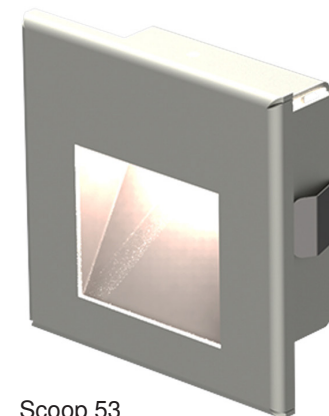

Scoop Wall Light

The Scoop range is an easy to install, miniature, LED floor washer, with removable bezel and supplied complete with fixing box. Anti-glare design efficiently creates visual comfort.

It is energy efficient 1.2W high power LED and has the following CCT options: 2700K, 3000K, 4000K. We can provide the following bezel finish options: White painted, Black painted, RAL paint, Polished stainless steel.

Scoop 53

Format	Product code	Installation	Beam angle	Weight	Cut out	Wattage	Efficiency	Forward voltage	Current	Colour temperature	IP Rating	Lumen output	Standard finish
Fixed 53	SCP53/27	Interior	-	0.1kg	45x45mm	1w	80lm/w	2.9v	350mA	2700k	IP40	76lm	White/Brushed/Polished stainless
Fixed 90	SCP90/27	Interior	-	0.2kg	77x77mm	1w	80lm/w	2.9v	350mA	2700k	IP40	76lm	White
Fixed Square	SQR/27	Interior	-	0.2kg	77x77mm	1w	80lm/w	2.9v	350mA	2700k	IP40	76lm	White