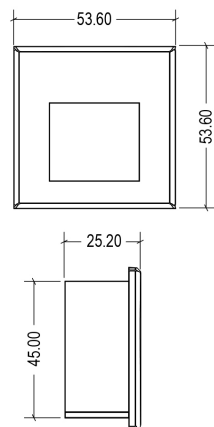

Scoop Wall Light

The Scoop range is an easy to install, miniature, LED floor washer, with removable bezel and supplied complete with fixing box. Anti-glare design efficiently creates visual comfort.

It is energy efficient 1.2W high power LED and has the following CCT options: 2700K, 3000K, 4000K. We can provide the following bezel finish options: White painted, Black painted, RAL paint, Polished stainless steel.

Scoop 53

Format	Product code	Installation	Beam angle	Weight	Cut out	Wattage	Efficiency	Forward voltage	Current	Colour temperature	IP Rating	Lumen output	Standard finish
Fixed 53	SCP53/27	Interior	-	0.1kg	45x45mm	1w	80lm/w	2.9v	350mA	2700k	IP40	76lm	White/Brushed/Polished stainless
Fixed 90	SCP90/27	Interior	-	0.2kg	77x77mm	1w	80lm/w	2.9v	350mA	2700k	IP40	76lm	White
Fixed Square	SQR/27	Interior	-	0.2kg	77x77mm	1w	80lm/w	2.9v	350mA	2700k	IP40	76lm	White