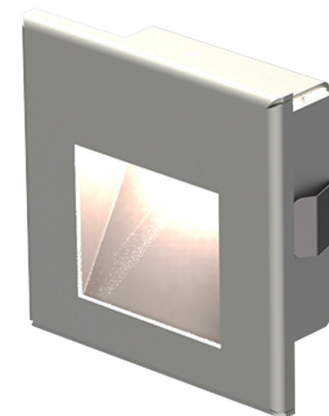

Scoop Wall Light

The Scoop range is an easy to install, miniature, LED floor washer, with removable bezel and supplied complete with fixing box. Anti-glare design efficiently creates visual comfort.

It is energy efficient 1.2W high power LED and has the following CCT options: 2700K, 3000K, 4000K. We can provide the following bezel finish options: White painted, Black painted, RAL paint, Polished stainless steel. This range of products requires a remote constant current driver.

Format	Product code	Installation	Beam angle	Weight	Cut out	Wattage	Efficiency	Forward voltage	Current	Colour temperature	IP Rating	Lumen output	Standard finish
Fixed 53	SCP53/27	Interior	-	0.1kg	45x45mm	1w	80lm/w	2.9v	350mA	2700k	IP40	76lm	White/Brushed/Polished stainless
Fixed 90	SCP90/27	Interior	-	0.2kg	77x77mm	1w	80lm/w	2.9v	350mA	2700k	IP40	76lm	White
Fixed Square	SQR/27	Interior	-	0.2kg	77x77mm	1w	80lm/w	2.9v	350mA	2700k	IP40	76lm	White