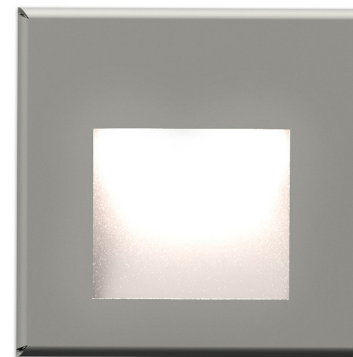

Scoop Wall Light

The Scoop range is an easy to install, miniature, LED floor washer, with removable bezel and supplied complete with fixing box. Anti-glare design efficiently creates visual comfort.

It is energy efficient 1.2W high power LED and has the following CCT options: 2700K, 3000K, 4000K. We can provide the following bezel finish options: White painted, Black painted, RAL paint, Polished stainless steel. This range of products requires a remote constant current driver.

Format	Product code	Installation	Beam angle	Weight	Cut out	Wattage	Efficiency	Forward voltage	Current	Colour temperature	IP Rating	Lumen output	Standard finish
Fixed 53	SCP53/27	Interior	-	0.1kg	45x45mm	1w	80lm/w	2.9v	350mA	2700k	IP40	76lm	White/Brushed/Polished stainless
Fixed 90	SCP90/27	Interior	-	0.2kg	77x77mm	1w	80lm/w	2.9v	350mA	2700k	IP40	76lm	White
Fixed Square	SQR/27	Interior	-	0.2kg	77x77mm	1w	80lm/w	2.9v	350mA	2700k	IP40	76lm	White