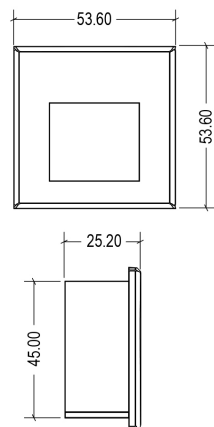

Scoop Wall Light

The Scoop range is an easy to install, miniature, LED floor washer, with removable bezel and supplied complete with fixing box. Anti-glare design efficiently creates visual comfort.

It is energy efficient 1.2W high power LED and has the following CCT options: 2700K, 3000K, 4000K. We can provide the following bezel finish options: White painted, Black painted, RAL paint, Polished stainless steel. This range of products requires a remote constant current driver.

Format	Product code	Installation	Beam angle	Weight	Cut out	Wattage	Efficiency	Forward voltage	Current	Colour temperature	IP Rating	Lumen output	Standard finish
Fixed 53	SCP53/27	Interior	-	0.1kg	45x45mm	1w	80lm/w	2.9v	350mA	2700k	IP40	76lm	White/Brushed/Polished stainless
Fixed 90	SCP90/27	Interior	-	0.2kg	77x77mm	1w	80lm/w	2.9v	350mA	2700k	IP40	76lm	White
Fixed Square	SQR/27	Interior	-	0.2kg	77x77mm	1w	80lm/w	2.9v	350mA	2700k	IP40	76lm	White