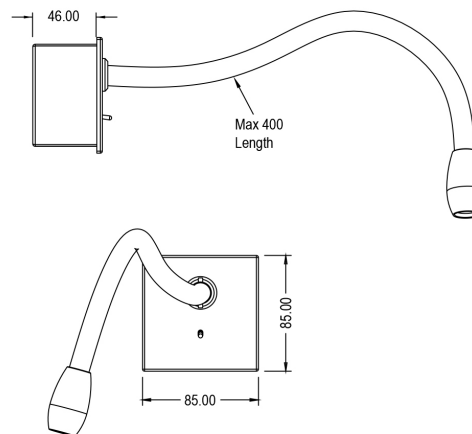

Quad Reading Light Wall Light

A premium, stylish and flexible wall mounted LED luminaire, it has a flexible arm and switch plate, making it the ideal bed-side light at home, or at sea.

With a power consumption of only 1w, it produces a warm 2700k tungsten-like light, and comes with a polished steel finish as standard. A leather wrap can be added as an option if required.

Format	Product code	Installation	Beam angle	Weight	Cut out	Wattage	Efficiency	Forward voltage	Current	Colour temperature	IP Rating	Lumen output	Standard finish
Adjustable leather	W4002	Interior	18°	0.5kg	76x76mm	1w	80lm/w	220-240v	-	2700k	IP20	61lm	Polished chrome
Adjustable no leather	W3099	Interior	18°	0.5kg	76x76mm	1w	80lm/w	220-240v	-	2700k	IP20	61lm	Polished chrome