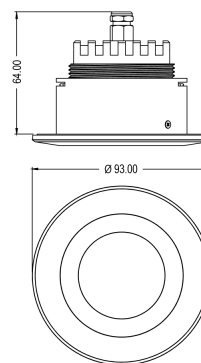

Pacific Downlight

An IP65 rated, stunning low-level Citizen LED COB exterior downlight, the Pacific range is designed for superyacht applications, specifically for low ceiling voids.

Engineered from mirror polished 316L stainless steel, this fitting is fixed or adjustable, and perfectly suited to perform in the harshest exterior maritime environments. The first fix sleeve, with its bespoke twist and lock mechanism, which comes with its own tool, is easy to install and maintain.

Format	Product code	Installation	Beam angle	Weight	Cut out	Wattage	Efficiency	Forward voltage	Current	Colour temperature	IP Rating	Lumen output	Standard finish
Adjustable	D3163	Exterior	12°	0.7kg	100mm	9.1w	126lm/w	34.9v	260mA	2700k	IP65	796lm	Polished/Brushed stainless
Adjustable	D3164	Exterior	24°	0.7kg	100mm	9.1w	126lm/w	34.9v	260mA	2700k	IP65	796lm	Polished/Brushed stainless
Adjustable	D3165	Exterior	38°	0.7kg	100mm	9.1w	126lm/w	34.9v	260mA	2700k	IP65	796lm	Polished/Brushed stainless
Fixed	D3154	Exterior	12°	0.3kg	69mm	9.1w	126lm/w	34.9v	260mA	2700k	IP65	796lm	Polished/Brushed stainless
Fixed	D3153	Exterior	24°	0.3kg	69mm	9.1w	126lm/w	34.9v	260mA	2700k	IP65	796lm	Polished/Brushed stainless
Fixed	D3152	Exterior	38°	0.3kg	69mm	9.1w	126lm/w	34.9v	260mA	2700k	IP65	796lm	Polished/Brushed stainless
Mini	D9008	Exterior	Narrow	0.2kg	48mm	4.55w	98lm/w	9.1v	500mA	2700k	IP65	450lm	Polished/Brushed stainless
Mini	D9010	Exterior	Wide	0.2kg	48mm	4.55w	98lm/w	9.1v	500mA	2700k	IP65	450lm	Polished/Brushed stainless