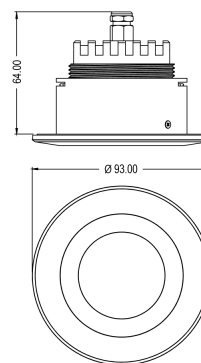

Pacific Downlight

An IP65 rated, stunning low profile Citizen LED COB exterior downlight, the Pacific range is designed for superyacht applications, specifically for low ceiling voids.

Engineered from mirror polished 316L stainless steel, this fitting is available in three different format sizes, each is perfectly suited to perform in the harshest exterior maritime environments. The first fix sleeve mechanism comes with its own tool and is easy to install and maintain.

Format	Product code	Installation	Beam angle	Weight	Cut out	Wattage	Efficiency	Forward voltage	Current	Colour temperature	IP Rating	Lumen output	Standard finish
Adjustable	D3163	Exterior	12°	0.7kg	100mm	9.1w	126lm/w	34.9v	260mA	2700k	IP65	796lm	Polished/Brushed stainless
Adjustable	D3164	Exterior	24°	0.7kg	100mm	9.1w	126lm/w	34.9v	260mA	2700k	IP65	796lm	Polished/Brushed stainless
Adjustable	D3165	Exterior	38°	0.7kg	100mm	9.1w	126lm/w	34.9v	260mA	2700k	IP65	796lm	Polished/Brushed stainless
Fixed	D3154	Exterior	12°	0.3kg	69mm	9.1w	126lm/w	34.9v	260mA	2700k	IP65	796lm	Polished/Brushed stainless
Fixed	D3153	Exterior	24°	0.3kg	69mm	9.1w	126lm/w	34.9v	260mA	2700k	IP65	796lm	Polished/Brushed stainless
Fixed	D3152	Exterior	38°	0.3kg	69mm	9.1w	126lm/w	34.9v	260mA	2700k	IP65	796lm	Polished/Brushed stainless
Mini	D9008	Exterior	Narrow	0.2kg	48mm	4.55w	98lm/w	9.1v	500mA	2700k	IP65	450lm	Polished/Brushed stainless
Mini	D9010	Exterior	Wide	0.2kg	48mm	4.55w	98lm/w	9.1v	500mA	2700k	IP65	450lm	Polished/Brushed stainless