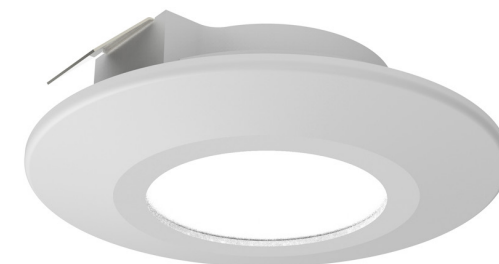

## Mini Undershef Downlight

A smaller version of our popular Undershef, this lightweight fitting is a LED luminaire ideal for illuminating display shelving, under kitchen cupboards, bathroom, cabinets and bookcases.

Available as a surface or recessed fitting, the protective cover glass is available in sandblasted as standard, which is held in place by a magnetic retention system. Flying leads are included with this product.

Format	Product code	Installation	Bezel	Weight	Cut out	Wattage	Efficiency	Forward voltage	Current	Colour temperature	IP Rating	Lumen output	Standard finish
Surface	D2307	Interior	Standard	0.1kg	-	2.3w	121lm/w	9.0v	260mA	2700k	IP54	191lm	White
Recessed	D2308	Interior	Standard	0.1kg	51mm	2.3w	121lm/w	9.0v	260mA	2700k	IP54	191lm	White