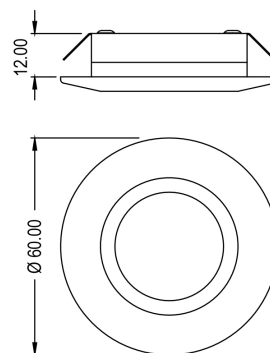

Available as a surface or recessed fitting, the protective cover glass is available in sandblasted as standard, which is held in place by a magnetic retention system. Flying leads are included with this product.

Format	Product code	Installation	Bezel	Weight	Cut out	Wattage	Efficiency	Forward voltage	Current	Colour temperature	IP Rating	Lumen output	Standard finish
Surface	D2307	Interior	Standard	0.1kg	-	2.3w	121lm/w	9.0v	260mA	2700k	IP54	191lm	White
Recessed	D2308	Interior	Standard	0.1kg	51mm	2.3w	121lm/w	9.0v	260mA	2700k	IP54	191lm	White