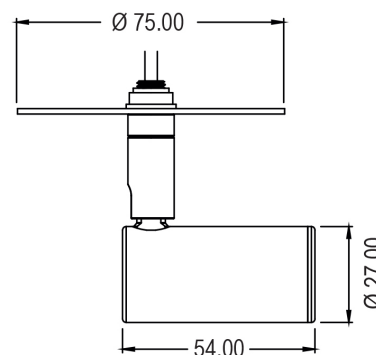

# Midi Heritage Spotlight

A multi-directional mini LED spotlight, the Midi Heritage range is suitable for interior use, with three mounting options: Screwfix or Butterfly disc, and Shallow besa.

It provides discreet and elegant lighting, perfect for illuminating objects and sculptures due to its subtle accent effects.

Format	Product code	Installation	Beam angle	Weight	Cut out	Wattage	Efficiency	Forward voltage	Current	Colour temperature	IP Rating	Lumen output	Standard finish
Adjustable Screwfix Disc	S3257	Interior	35°	0.1kg	34mm	2.3w	121lm/w	9.0v	260mA	2700k	IP21	205lm	White
Adjustable Butterfly Disc	S3261	Interior	35°	0.1kg	34mm	2.3w	121lm/w	9.0v	260mA	2700k	IP21	205lm	White
Adjustable Shallow Besa	S3257	Interior	35°	0.1kg	34mm	2.3w	121lm/w	9.0v	260mA	2700k	IP21	205lm	White