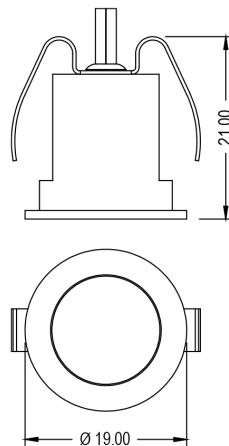

Micro Pied Wall Light

A miniature fixed LED low-level wall light, the Micro Pied range is for interior and exterior use, and is ideal for illuminating stair treads or changes of level.

Producing a warm 2700k tungsten-like light, it uses a 1W LED, which can be run at a maximum of 350mA.

Format	Product code	Installation	Beam angle	Weight	Cut out	Wattage	Efficiency	Forward voltage	Current	Colour temperature	IP Rating	Lumen output	Standard finish
Fixed	W4047	Interior/ Exterior	24°	0.01kg	16mm	1.0w	80lm/w	2.9v	350mA	2700k	IP65	76lm	White