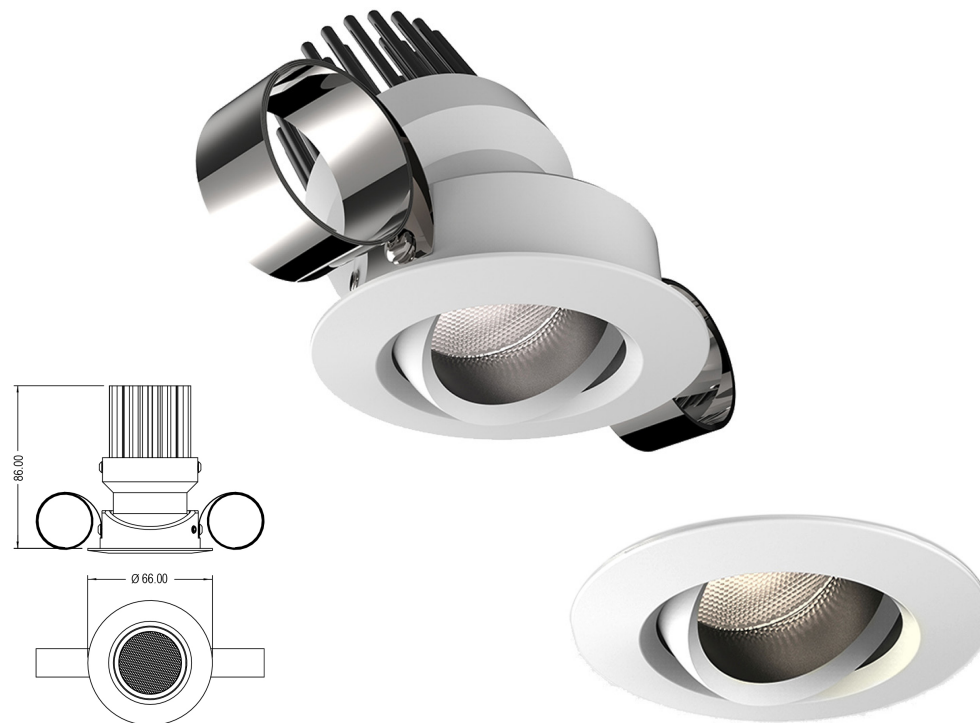

LCA Downlight

A dimmable adjustable LED downlight, the LCA range is suitable for interior use and ideal for lighting all areas of your home, restaurant, or office.

Visually small when in situ, but disproportionately powerful in output, it produces a warm 2700k tungsten-like light as standard. Three optic beam widths are available: 20°, 26° and 48°, and also comes with an integral red LED, which can be operated on a separate circuit to preserve night vision during hours of darkness.

Format	Product code	Installation	Beam angle	Weight	Cut out	Wattage	Efficiency	Forward voltage	Current	Colour temperature	IP Rating	Lumen output	Standard finish
Adjustable	D6706	Interior	20°	0.2kg	57mm	9.0w	93lm/w	37.0v	260mA	2700k	IP21	577lm	White
Adjustable	D6707	Interior	26°	0.2kg	57mm	9.0w	93lm/w	37.0v	260mA	2700k	IP21	746lm	White
Adjustable	D6708	Interior	48°	0.2kg	57mm	9.0w	93lm/w	37.0v	260mA	2700k	IP21	610lm	White