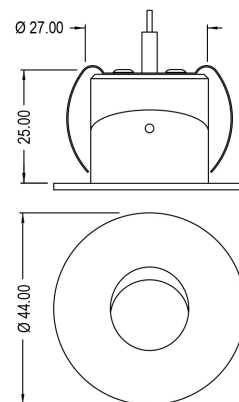

Available as a round or square version, it is manufactured in a marine grade stainless steel or aluminium, fixed at 20° from the horizontal.

Format	Product code	Installation	Beam angle	Weight	Cut out	Wattage	Efficiency	Forward voltage	Current	Colour temperature	IP Rating	Lumen output	Standard finish
Fixed Round	W3147	Interior	-	0.05kg	34mm	2.3w	121lm/w	9.0v	260mA	2700k	IP54	205lm	White
Fixed Square	W3148	Interior	-	0.05kg	34mm	2.3w	121lm/w	9.0v	260mA	2700k	IP54	205lm	White