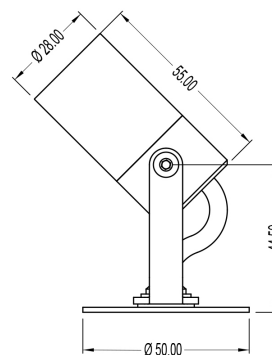

Cockle Spot

A anodised aluminium exterior LED baffled spotlight, the Cockle Spot range suitable for interior and exterior use, and wonderful at lighting feature plants, columns and architectural elements.

Available on a spike or screwfix disc, it uses Cree XHP 35.2 LED, which produces a warm 2700k tungsten-like light with a CRI of 90+.

Format	Product code	Installation	Beam angle	Weight	Cut out	Wattage	Efficiency	Forward voltage	Current	Colour temperature	IP Rating	Lumen output	Standard finish
Adjustable Spike	E6408 701	Exterior	12°	0.2kg	-	2.4w	93lm/w	12vdc	-	2700k	IP67	162lm	Black Anodised
Adjustable Spike	E6409 701	Exterior	24°	0.2kg	-	2.4w	93lm/w	12vdc	-	2700k	IP67	173lm	Black Anodised
Adjustable Spike	E6410 701	Exterior	38°	0.2kg	-	2.4w	93lm/w	12vdc	-	2700k	IP67	184lm	Black Anodised
Adjustable Disc	E6405 701	Exterior	12°	0.2kg	-	2.4w	93lm/w	12vdc	-	2700k	IP67	162lm	Black Anodised
Adjustable Disc	E6406 701	Exterior	24°	0.2kg	-	2.4w	93lm/w	12vdc	-	2700k	IP67	173lm	Black Anodised
Adjustable Disc	E6407 701	Exterior	38°	0.2kg	-	2.4w	93lm/w	12vdc	-	2700k	IP67	184lm	Black Anodised